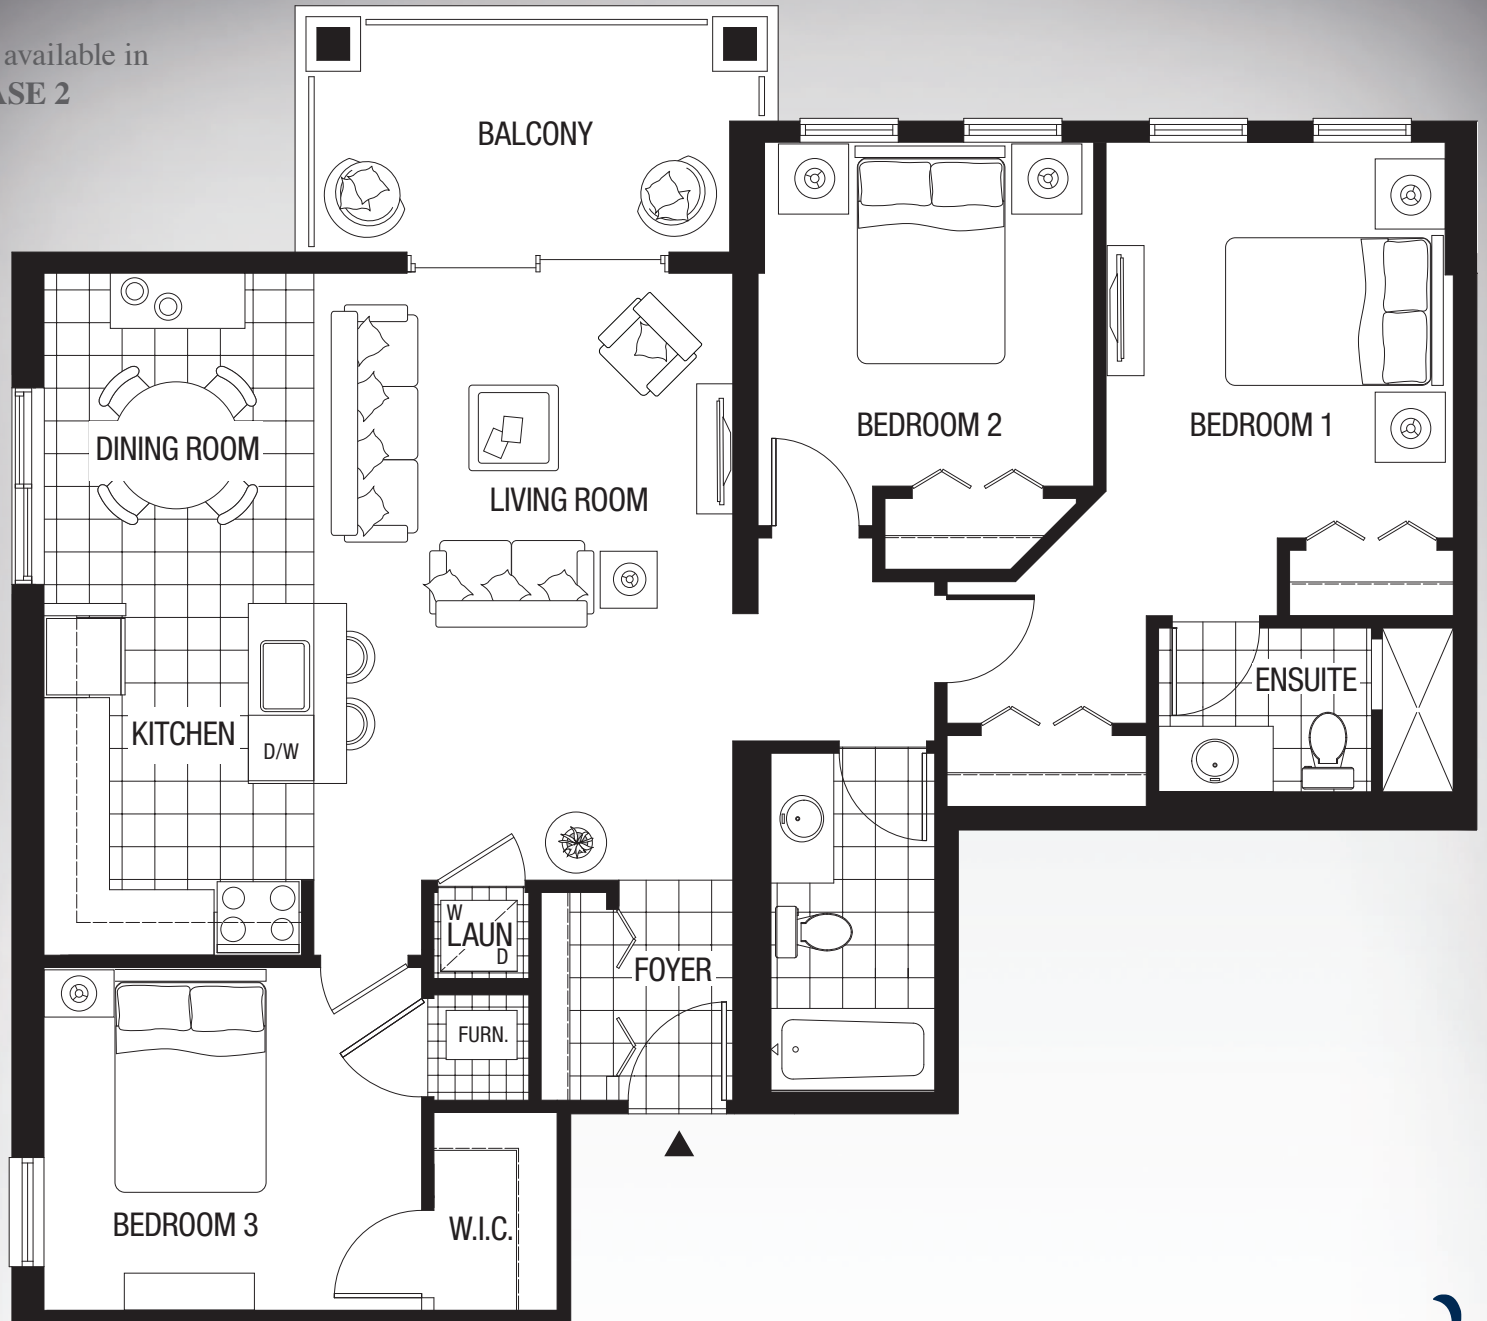

AMBIANCE

*
only available in
PHASE 2

parkview suite

1238
SQUARE FEET

UNIT: 1238 SQ. FT.
BALCONY: 80 SQ. FT.
TOTAL: 1318 SQ. FT.

nuvo
AT PARC CENTRE

room dimensions: BED 1: 10-7 X 12-0 | BED 2: 10-3 X 10-6 | BED 3: 11-6 X 10-6 | LIVING RM: 11-10 X 18-6 | DINING RM: 9-3 X 10-0 | KITCHEN: 9-3 X 10-4