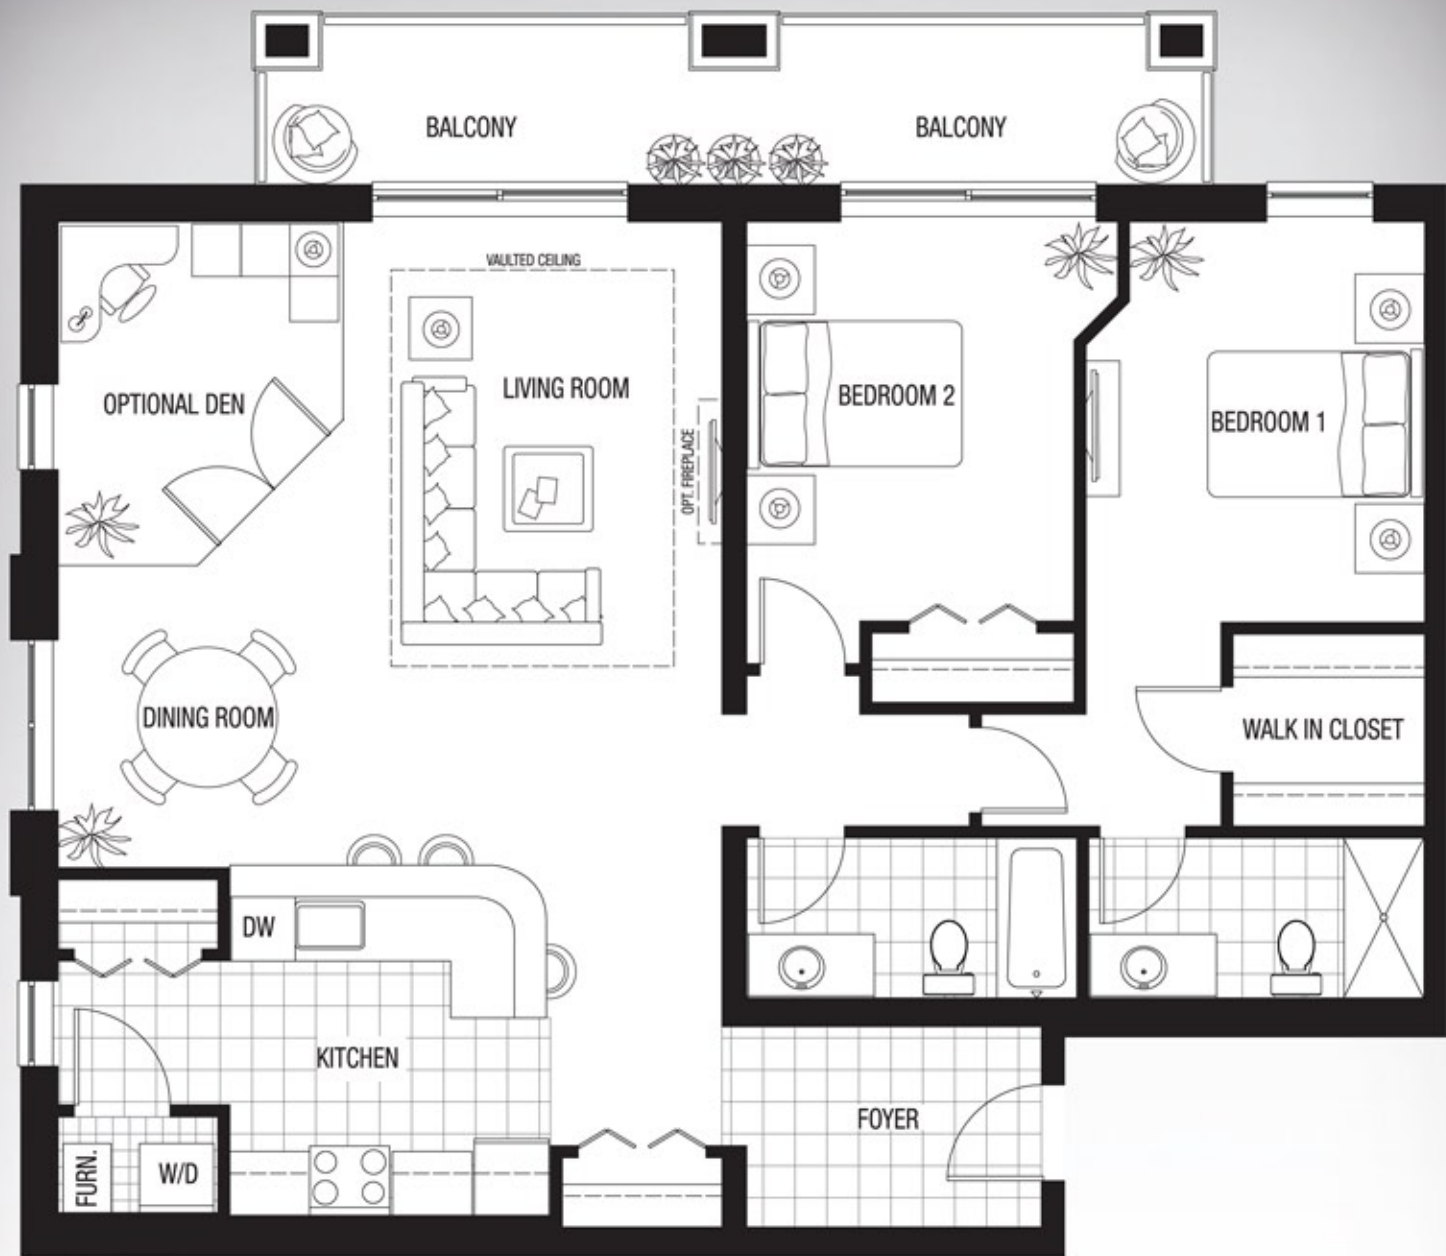

ESCAPE

terrace suite

1383
SQUARE FEET

UNIT: 1383 SQ. FT.
BALCONY: 163 SQ. FT.
TOTAL: 1546 SQ. FT.

room dimensions BED 1: 10-7 X 12-6 BED 2: 10-3 X 12-5 LIVING RM: 11-10 X 20-0 DINING RM: 9-0 X 9-4 DEN: 9-0 X 10-9 KITCHEN: 10-0 X 10-10