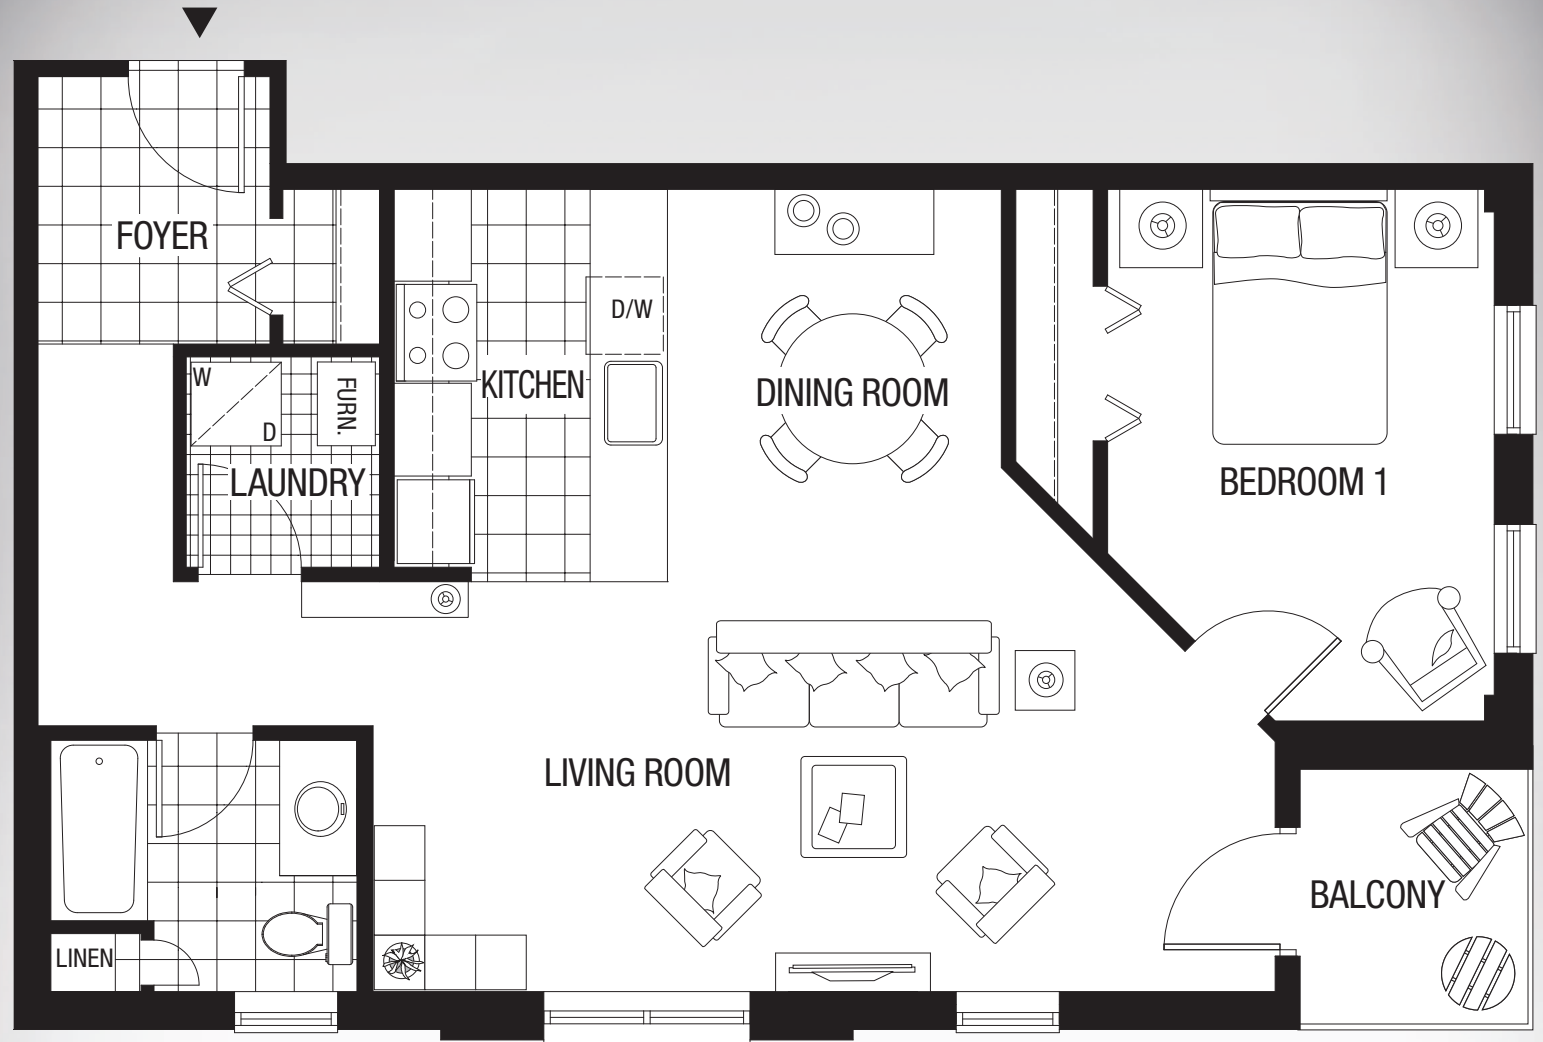

PANACHE

terrace suite

792
SQUARE FEET

UNIT: 792 SQ. FT.
BALCONY: 38 SQ. FT.
TOTAL: 830 SQ. FT.

*
only available in
PHASE 2

Plans & specifications are subject to change without notice. Actual usable floor space may vary from stated floor area. Illustrations are artists concept only and may show optional features not included in base price. See sales rep. for details. E. & O. E.

nuvo
AT PARC CENTRE

room dimensions BED 1: 10-0 X 13-8 LIVING ROOM: 23-4 X 10-6 DINING ROOM: 7-7 X 10-2 KITCHEN: 8-0 X 10-2