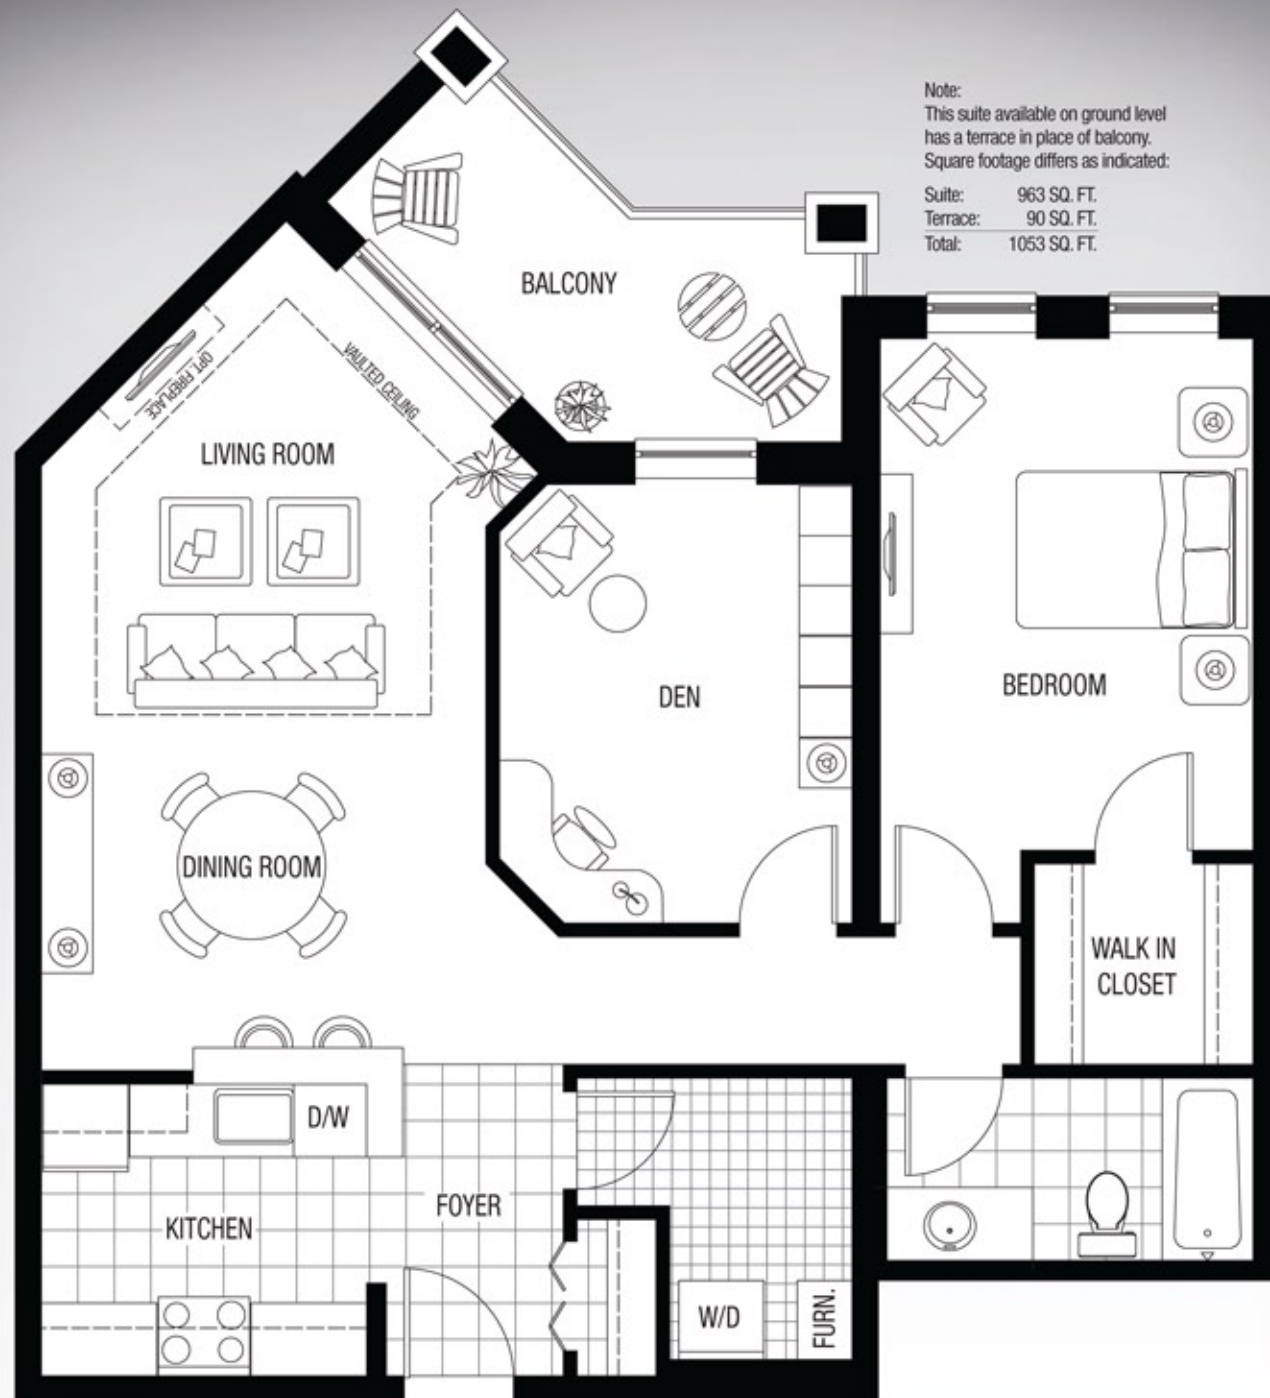

# STATURE

parkview suite

**955**  
SQUARE FEET

UNIT: 955 SQ. FT.  
BALCONY: 95 SQ. FT.  
TOTAL: 1050 SQ. FT.

Note:  
This suite available on ground level  
has a terrace in place of balcony.  
Square footage differs as indicated:

Suite: 963 SQ. FT.  
Terrace: 90 SQ. FT.  
Total: 1053 SQ. FT.

room dimensions    BED: 10-2 X 13-11    LIVING RM: 12-2 X 15-3    DINING RM: 12-2 X 8-0    KITCHEN: 8-11 X 8-0    DEN: 9-8 X 11-11