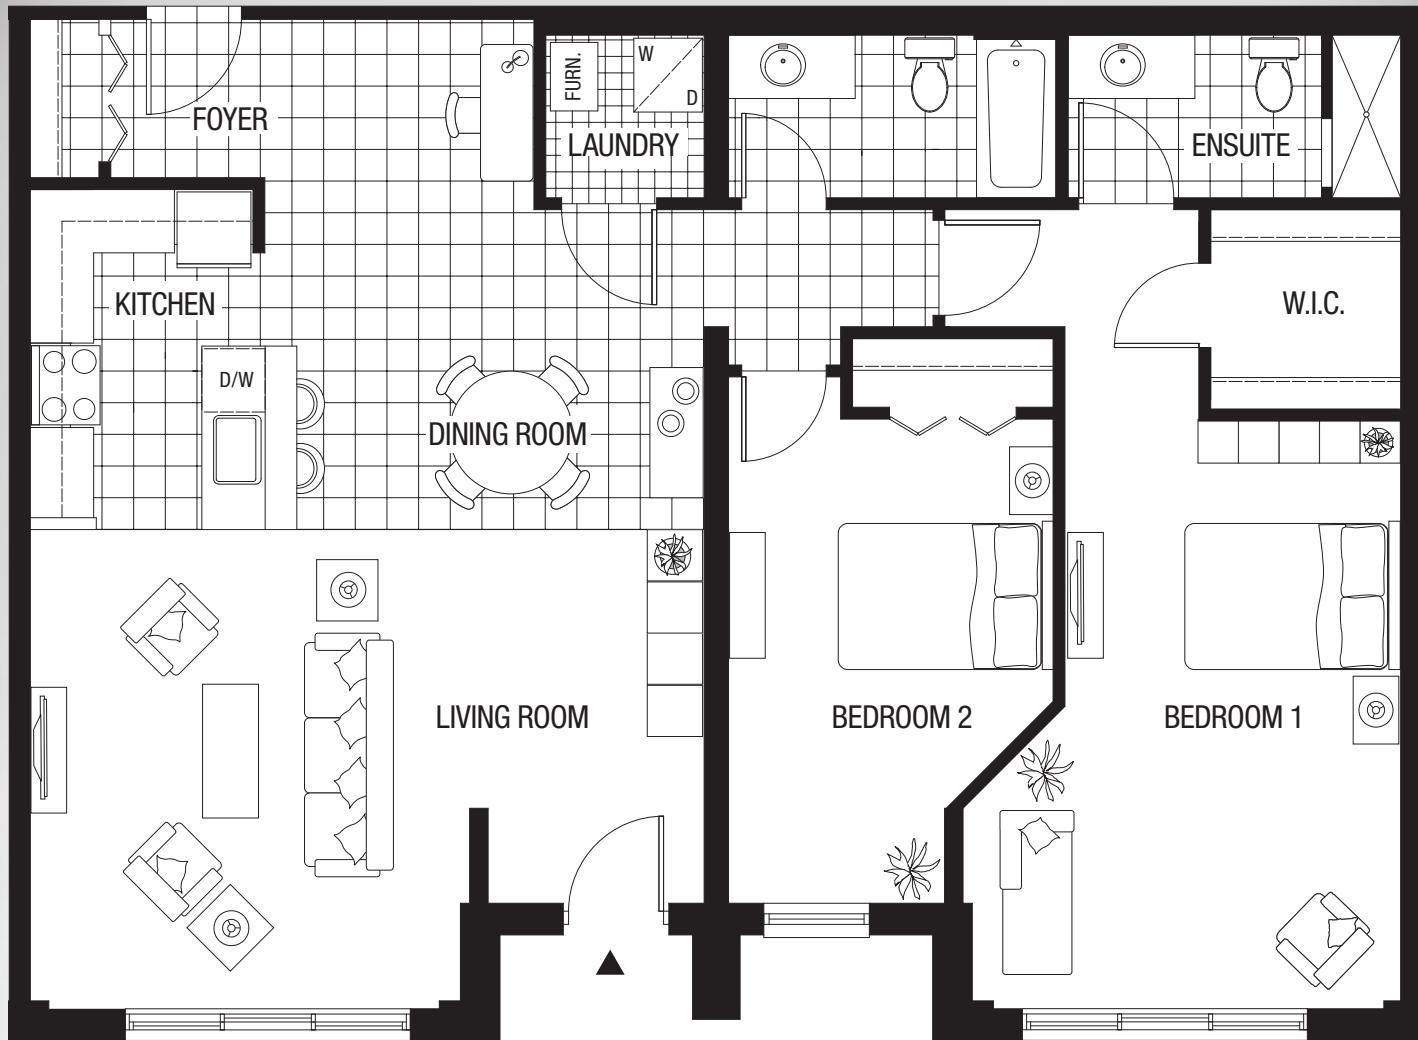

TRANQUILITY

courtyard suite

1366
SQUARE FEET

UNIT: 1366 SQ. FT.
BALCONY: NA
TOTAL: 1366 SQ. FT.

*
only available in
PHASE 2

nuvo
AT PARC CENTRE

room dimensions : BED 1: 13-10 X 18-6 : BED 2: 10-3 X 15-6 : LIVING ROOM: 9-6 X 7-7 : DINING ROOM: 12-10 X 10-1 : KITCHEN: 8-5 X 10-4