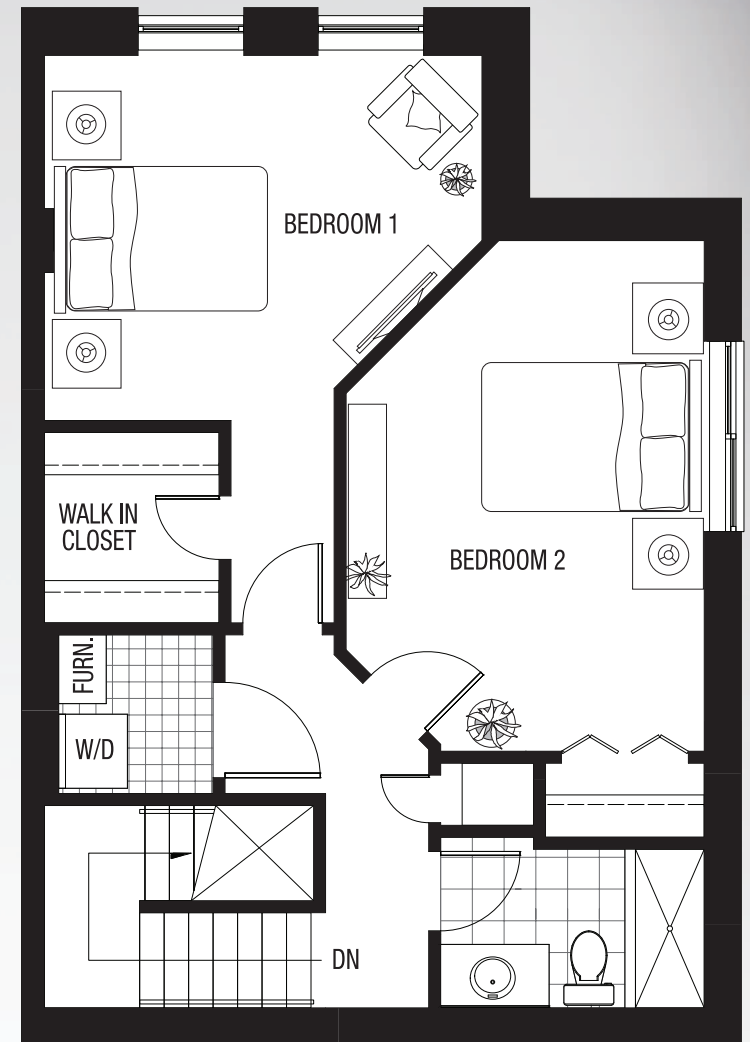

# MERIT

courtyard town

**1361**  
SQUARE FEET

UNIT: 1361 SQ. FT.  
BALCONY: N/A  
TOTAL: 1361 SQ. FT.

main floor

optional upgraded kitchen

second floor

room dimensions

BED 1: 13-9 X 12-7

BED 2: 10-0 X 16-3

LIVING RM: 13-7 X 16-6

KITCHEN: 8-0 X 13-2

# MODERN

courtyard town

**1526**  
SQUARE FEET

UNIT: 1526 SQ. FT.  
BALCONY: N/A  
TOTAL: 1526 SQ. FT.

main floor

second floor

room dimensions    BED 1: 13-9 X 11-6    BED 2: 11-3 X 16-1    LIVING RM: 13-9 X 23-3    DINING RM: 8-8 X 12-7    KITCHEN: 8-11 X 8-0