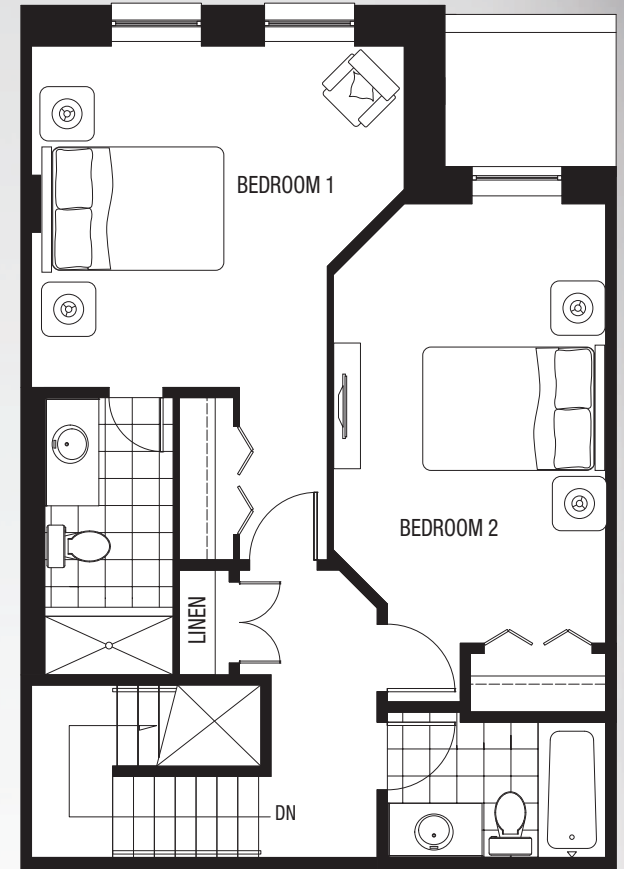

# MERIT

courtyard town

**1361**  
SQUARE FEET

UNIT: 1361 SQ. FT.  
BALCONY: N/A  
TOTAL: 1361 SQ. FT.

main floor

optional upgraded kitchen

second floor

room dimensions

BED 1: 13-9 X 12-7

BED 2: 10-0 X 16-3

LIVING RM: 13-7 X 16-6

KITCHEN: 8-0 X 13-2

# MODERN

courtyard town

**1526**  
SQUARE FEET

UNIT: 1526 SQ. FT.  
BALCONY: N/A  
TOTAL: 1526 SQ. FT.

main floor

second floor

room dimensions    BED 1: 13-9 X 11-6    BED 2: 11-3 X 16-1    LIVING RM: 13-9 X 23-3    DINING RM: 8-8 X 12-7    KITCHEN: 8-11 X 8-0