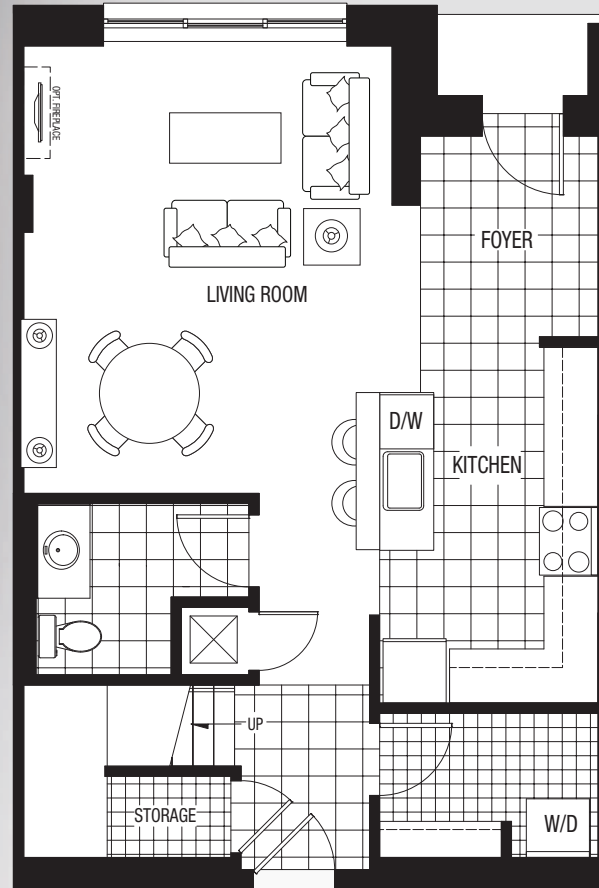

# MERIT

courtyard town

**1361**  
SQUARE FEET

UNIT: 1361 SQ. FT.  
BALCONY: N/A  
TOTAL: 1361 SQ. FT.

main floor

optional upgraded kitchen

second floor

room dimensions

BED 1: 13-9 X 12-7

BED 2: 10-0 X 16-3

LIVING RM: 13-7 X 16-6

KITCHEN: 8-0 X 13-2

# MODERN

courtyard town

**1526**  
SQUARE FEET

UNIT: 1526 SQ. FT.  
BALCONY: N/A  
TOTAL: 1526 SQ. FT.

main floor

second floor

room dimensions    BED 1: 13-9 X 11-6    BED 2: 11-3 X 16-1    LIVING RM: 13-9 X 23-3    DINING RM: 8-8 X 12-7    KITCHEN: 8-11 X 8-0