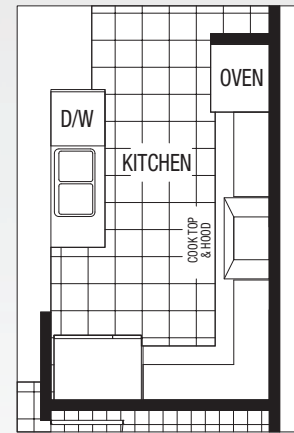

# MERIT

courtyard town

**1361**  
SQUARE FEET

UNIT: 1361 SQ. FT.  
BALCONY: N/A  
TOTAL: 1361 SQ. FT.

main floor

optional upgraded kitchen

second floor

room dimensions

BED 1: 13-9 X 12-7

BED 2: 10-0 X 16-3

LIVING RM: 13-7 X 16-6

KITCHEN: 8-0 X 13-2

# MODERN

courtyard town

**1526**  
SQUARE FEET

UNIT: 1526 SQ. FT.  
BALCONY: N/A  
TOTAL: 1526 SQ. FT.

main floor

second floor

room dimensions    BED 1: 13-9 X 11-6    BED 2: 11-3 X 16-1    LIVING RM: 13-9 X 23-3    DINING RM: 8-8 X 12-7    KITCHEN: 8-11 X 8-0