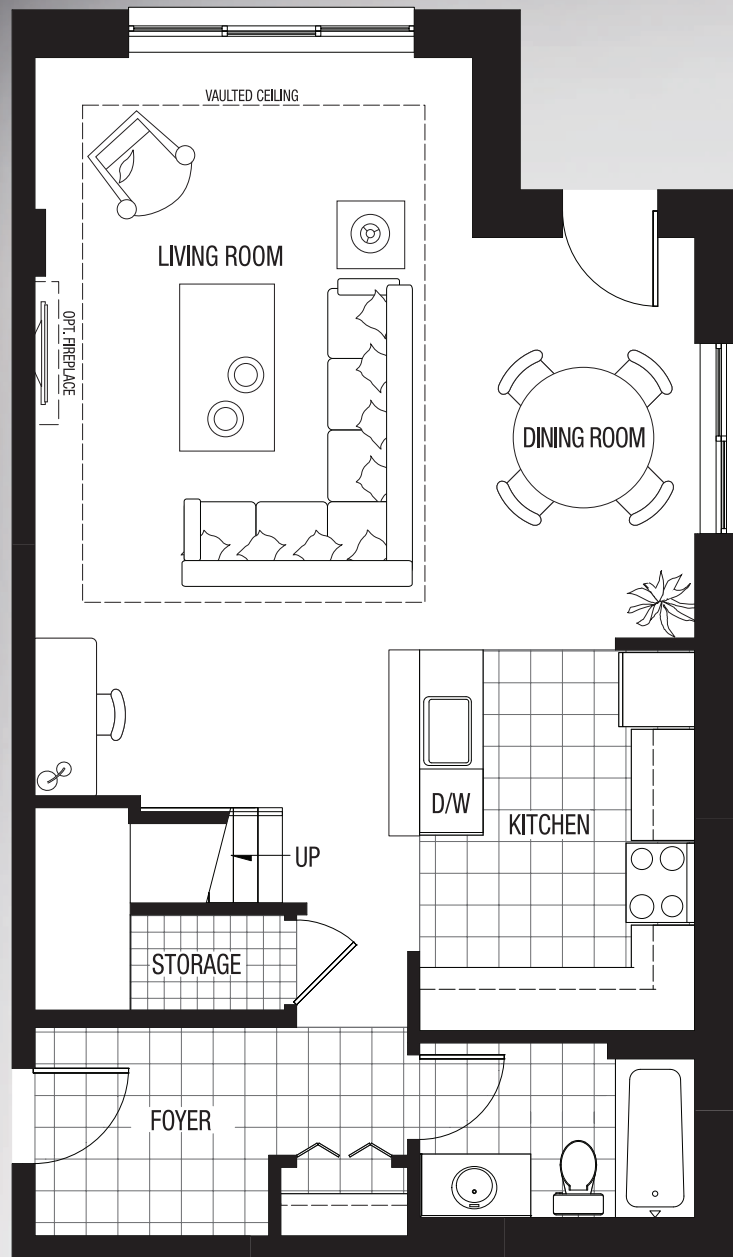

# MERIT

courtyard town

**1361**  
SQUARE FEET

UNIT: 1361 SQ. FT.  
BALCONY: N/A  
TOTAL: 1361 SQ. FT.

main floor

optional upgraded kitchen

second floor

room dimensions

BED 1: 13-9 X 12-7

BED 2: 10-0 X 16-3

LIVING RM: 13-7 X 16-6

KITCHEN: 8-0 X 13-2

# MODERN

courtyard town

**1526**  
SQUARE FEET

UNIT: 1526 SQ. FT.  
BALCONY: N/A  
TOTAL: 1526 SQ. FT.

main floor

second floor

room dimensions    BED 1: 13-9 X 11-6    BED 2: 11-3 X 16-1    LIVING RM: 13-9 X 23-3    DINING RM: 8-8 X 12-7    KITCHEN: 8-11 X 8-0